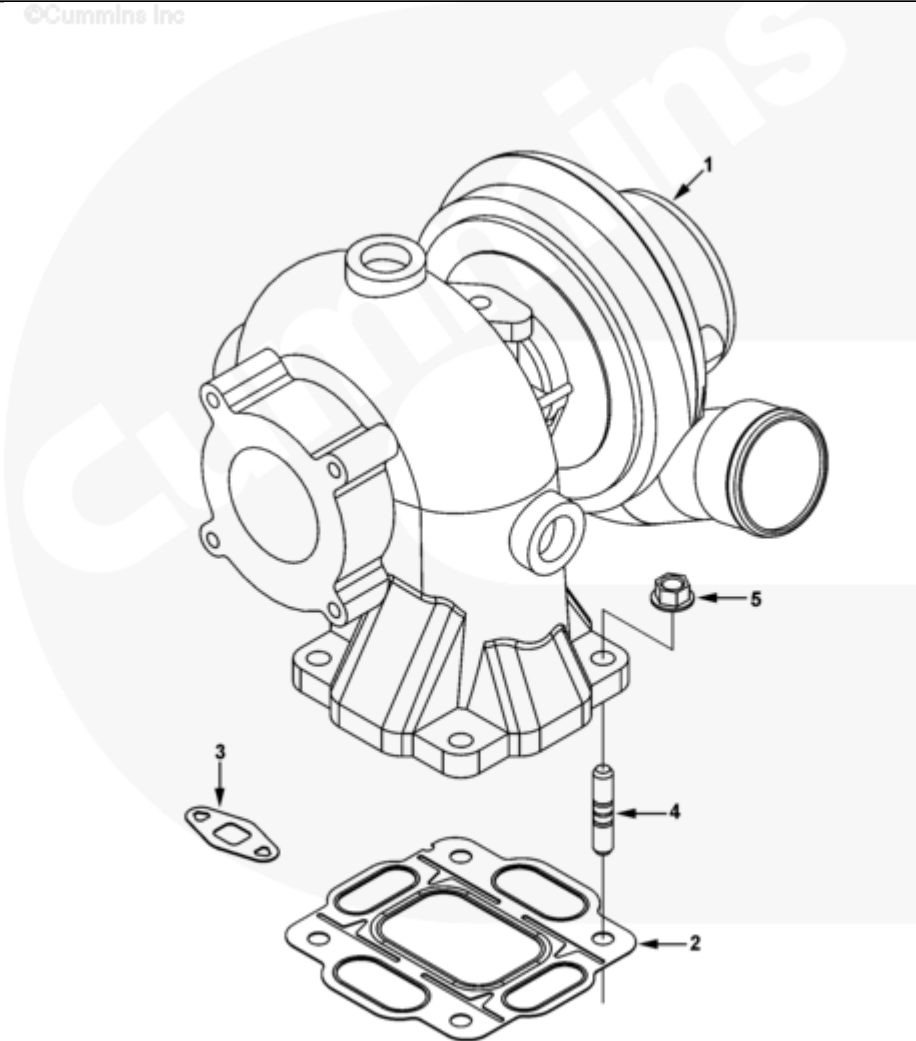

Parts Catalog - Option Detail

Electronic Parts Catalog - Option Detail				
Option	Group	Graphic	Film Card	Date
PP97316	10.05	tb953gb	Z	13-JAN-97
Engines	6C8.3, C GAS PLUS CM556, G8.3, G8.3 CM558, GTA8.3 CM558, ISC CM2150, ISC CM554, ISC CM850, ISC8.3 CM2250, ISC8.3 G CM2180 C101, ISL CM2150, ISL CM554, ISL CM850, ISL G CM2180, ISL8.9 CM2150 L110, ISL8.9 CM2880 L112, ISL9 CM2150 SN, ISL9 CM2250, ISL9 CM2350 L101, ISL9 CM2350 L111, ISLE4 CM850, L GAS PLUS CM556, L8.9, L8.9 L121, L8.9G CMOH2.0 L125B, L9 CM2350 L116B, L9 CM2350 L119B, L9 CM2350 L120C, L9 CM2350 L123B, L9.3 L105, L9.5 L117, L9N CM2380 L124B, QSC8.3 CM2250, QSC8.3 CM2880 C102, QSC8.3 CM554, QSC8.3 CM850(CM2850), QSL9 CM2250, QSL9 CM2250 L115, QSL9 CM2350 L102, QSL9 CM2350 L107, QSL9 CM2350 L118, QSL9 CM2350 L122, QSL9 CM554, QSL9 CM850(CM2850), QSL9 G CM558, QSL9 M CM2250 L106, QSL9.3 CM2880 L113			

tb953gb

[SMALL](#) | [MEDIUM](#) | [LARGE](#)

Cart	Ref No	Part Number	Part Description	Required	Remarks
View My Cart					
		PP97316	Turbocharger		
					Engine Family: C Series
					Turbocharger Location: RMSO
					Base ID17 Turbocharger:
					3538623
					Turbocharger Type: Non-
					wastegate
					Compressor Angle (shipping
					deg): 258
					Turbine Angle (deg): 270
					Structure Code: 02 EBM
					Engine Cylinders: 6
					Engine Aspiration: Sea Water
					Aftercooled Turbocharged.
<input type="checkbox"/>		3802886	Turbocharger Kit	1	
	1	3538623	Turbocharger	1	
<input type="checkbox"/>	2	3921926	Turbocharger Gasket	1	
<input type="checkbox"/>	3	3519807	Turbocharger Gasket	1	Holset P/N 3914388
<input type="checkbox"/>	4	3907978	Stud	4	M10 x 1.50(Both Ends) x 50
<input type="checkbox"/>	5	3902662	Hexagon Flange Nut	4	M10 x 1.50